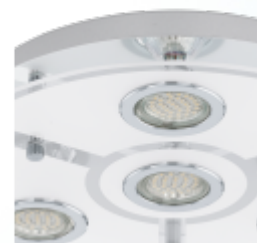

93107

CABO

LED

General Information

Article: 93107
 Lighting Type: ceiling luminaire
 Collection: Basic - shelf
 EAN Code: 9002759931070

Dimensions

Height: 75 mm
 Ø: 350 mm
 Weight: 2.903 kg

Illuminant

Socket: GU10
 Illuminant: GU10-LED
 Delivery: incl.
 Wattage: 4x 3W
 Luminous Flux: 4x 240 lm
 Luminous Colour: 3000K warm white
 Average Lifetime: 15,000 h
 Colour Rendering Index: >80 Ra
 Energy Efficiency: A+
 Suitable for: A++ - B
 kWh/1000: 3.00
 Info on Recycling: [more Information](#)

Detailed Information

Material & Colour

Enclosure Material: stainless steel
 Enclosure Colour: chrome
 Glass / Shade Material: satinated glass
 Glass / Shade Colour: white, clear

Technical Information

Protection Rating: IP20
 Protection Class: 1
 Line Voltage: 220-240V,50/60Hz
 Operation Voltage: 220-240V,50/60Hz